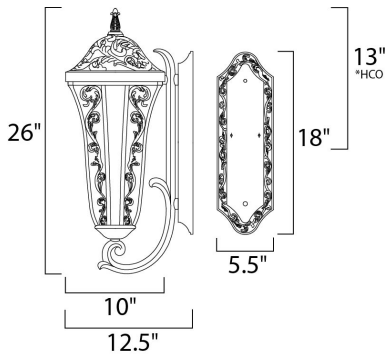

PRODUCT DESCRIPTION

Maxim Lighting's Montecito VX Collection is made with Vivex, a material twice the strength of resin, is non-corrosive, UV resistant and backed with a 5-Year Limited Warranty. Montecito VX features our Tortoise finish and Water Glass.

MEASUREMENTS

- DIMENSION : 10" W x 26.5" H x 12.5" Ext
- BACK PLATE : 5.5" W x 18" H x 13" HCO
- HANGING WEIGHT : 10.58 lb

LAMPING

- INPUT VOLTAGE : 120V
- BULB : 3 x 60W Incandescent E12 Candelabra , 180W Total
- DIMMABLE : Standard Dimmer
- COLOR_TEMP : 2700K

FINISHES OPTION

GLASS

Water Glass WG

MATERIAL

Vivex

RATINGS

Wet Location

ADDITIONAL

RATED LIFE 1500 Hours

Always consult a qualified electrician before installing any lighting product.