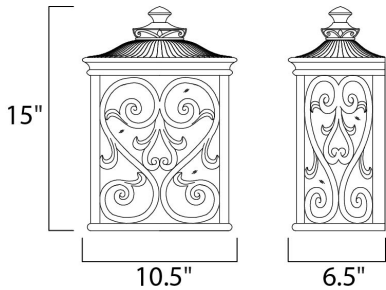

MEASUREMENTS

DIMENSION : 10.5" W x 15" H x 6.5" Ext
 BACK PLATE : 8.75" W x 11.5" H x 9.5" HCO
 HANGING WEIGHT : 6.39 lb

LAMPING

INPUT VOLTAGE : 120V
 BULB : 2 x 60W Incandescent E26 Medium , 120W Total
 BULB INCLUDED : (Not Included)
 DIMMABLE : Yes