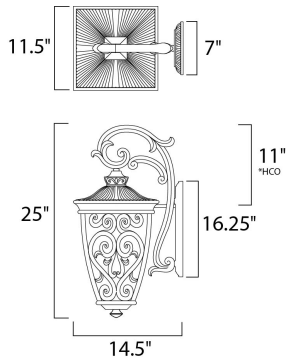

PRODUCT DESCRIPTION

Maxim Lighting's Newbury VX Collection is made with Vivex, a material twice the strength of resin, is non-corrosive, UV resistant and backed with a 5-Year Limited Warranty. Newbury VX features our Oriental Bronze finish and Seedy glass.

MEASUREMENTS

DIMENSION : 11.5" W x 25" H x 14.5" Ext
BACK PLATE : 7" W x 16.25" H x 11" HCO
HANGING WEIGHT : 14.33 lb

LAMPING

INPUT VOLTAGE : 120V
BULB : 3 x 40W Incandescent E12 Candelabra , 120W Total
BULB INCLUDED : (Not Included)
DIMMABLE : Yes

FINISHES OPTION

Oriental Bronze (OB)

GLASS

Seedy CD

MATERIAL

Vivex Resin Composite

RATINGS

cETLus
Wet Location

ADDITIONAL

OPERATING TEMPERATURE:
-20°C (-4°F), 40°C (104°F)

Always consult a qualified electrician before installing any lighting product.