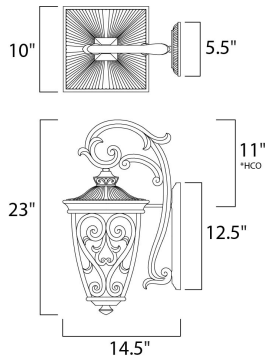

PRODUCT DESCRIPTION

Maxim Lighting's Newbury VX Collection is made with Vivex, a material twice the strength of resin, is non-corrosive, UV resistant and backed with a 5-Year Limited Warranty. Newbury VX features our Oriental Bronze finish and Seedy glass.