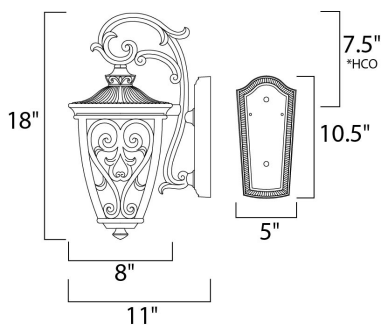

MEASUREMENTS

- DIMENSION : 8" W x 18" H x 11" Ext
- BACK PLATE : 5" W x 10.5" H x 7.5" HCO
- HANGING WEIGHT : 5.95 lb

LAMPING

- INPUT VOLTAGE : 120V
- BULB : 2 x 60W Incandescent E12 Candelabra , 120W Total
- BULB INCLUDED : (Not Included)
- DIMMABLE : Yes

*height from center of outlet to the top of the fixture

FINISHES OPTION

- Oriental Bronze (OB)

GLASS

Seedy CD

MATERIAL

Vivex Resin Composite

RATINGS