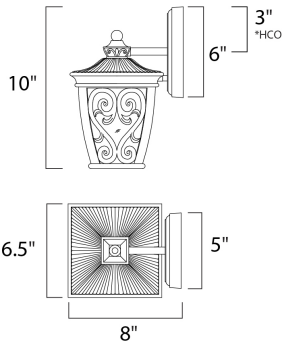

MEASUREMENTS

DIMENSION : 6.5" W x 10" H x 8" Ext
BACK PLATE : 5" W x 6" H x 3" HCO
HANGING WEIGHT : 3 lb

LAMPING

INPUT VOLTAGE : 120V
BULB : 1 x 60W Incandescent E26 Medium , 60W Total
BULB INCLUDED : (Not Included)
DIMMABLE : Yes

Always consult a qualified electrician before installing any lighting product.