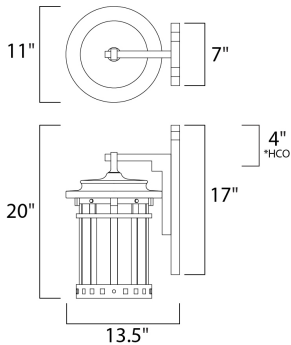

PRODUCT DESCRIPTION

Maxim Lighting's Santa Barbara VX Collection is made with Vivex, a material twice the strength of resin, is non-corrosive, UV resistant and backed with a 5-Year Limited Warranty. Santa Barbara VX features our Sienna finish and Seedy glass.

MEASUREMENTS

DIMENSION : 11" W x 20" H x 13.5" Ext
BACK PLATE : 7" W x 17" H x 4" HCO
HANGING WEIGHT : 11.66 lb

LAMPING

INPUT VOLTAGE : 120V
BULB : 3 x 40W Incandescent E12 Candelabra , 120W Total
BULB INCLUDED : (Not Included)
DIMMABLE : Yes

FINISHES OPTION

Sienna (SE)

GLASS

Seedy CD

MATERIAL

Vivex Resin Composite, Glass

RATINGS

cETLus
Wet Location

ADDITIONAL

OPERATING TEMPERATURE:
-20°C (-4°F), 40°C (104°F)

Always consult a qualified electrician before installing any lighting product.