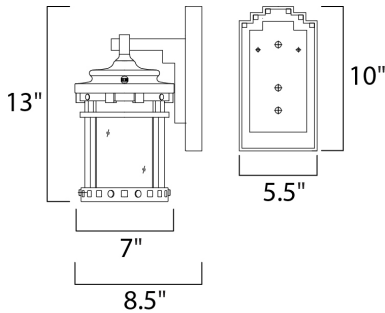

MEASUREMENTS

DIMENSION : 7" W x 13" H x 8.5" Ext
 BACK PLATE : 5.5" W x 10" H x 4" HCO
 HANGING WEIGHT : 3.96 lb

LAMPING

INPUT VOLTAGE : 120V
 BULB : 1 x 60W Incandescent E26 Medium , 60W Total
 BULB INCLUDED : (Not Included)
 DIMMABLE : Yes