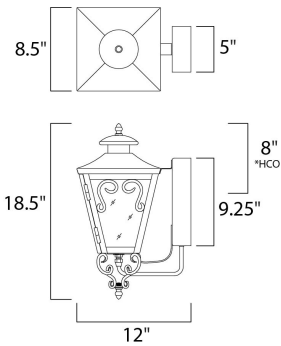

PRODUCT DESCRIPTION

Cordoba Gas is a traditional, Mediterranean style collection from Maxim Lighting International in Oil Rubbed Bronze finish with Clear glass.

MEASUREMENTS

DIMENSION : 8.5" W x 18.5" H x 12" Ext
BACK PLATE : 5" W x 9.25" H x 8" HCO
HANGING WEIGHT : 10.14 lb

LAMPING

BULB : 0W Total
DIMMABLE :

FINISHES OPTION

Oil Rubbed Bronze

GLASS

Clear CL

MATERIAL

Forged Iron

RATINGS

Wet Location

ADDITIONAL

OPERATING TEMPERATURE:
-20°C (-4°F), 40°C (104°F)

Always consult a qualified electrician before installing any lighting product.