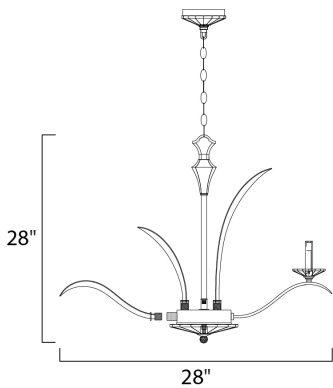

PRODUCT DESCRIPTION

In an exclusive design, bent, Beveled Crystal pairs with a highly Plated Silver finish in a fountain of eye-catching splendor. Our proprietary crystal mounting system and hand-cut bobeches, fonts and canopy covers make the Paradise Collection one of a kind. U.S. PAT. NO. D602,190 S

MEASUREMENTS

DIMENSION : 28" W x 28" H
 HANGING WEIGHT : 25.18 lb

LAMPING

INPUT VOLTAGE : 120V
 BULB : 5 x 60W Incandescent E12 Candelabra , 300W Total
 BULB INCLUDED : (Not Included)
 DIMMABLE : Yes

FINISHES OPTION

 Plated Silver (PS)

GLASS

Beveled Crystal BC

MATERIAL

Glass, Steel

RATINGS

cETLus
 Dry Location

ADDITIONAL