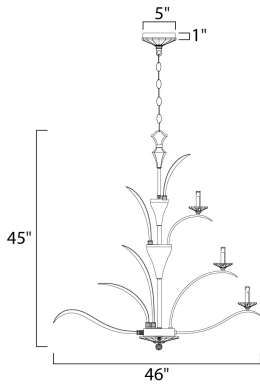

PRODUCT DESCRIPTION

In an exclusive design, bent, Beveled Crystal pairs with a highly Plated Silver finish in a fountain of eye-catching splendor. Our proprietary crystal mounting system and hand-cut bobeches, fonts and canopy covers make the Paradise Collection one of a kind. U.S. PAT. NO. D602,190 S

FINISHES OPTION

 Plated Silver (PS)

GLASS

Beveled Crystal BC

MATERIAL

Glass, Steel

RATINGS

cETLus
Dry Location

ADDITIONAL

OPERATING TEMPERATURE:
-20°C (-4°F), 40°C (104°F)

MEASUREMENTS

DIMENSION : 46" W x 45" H
HANGING WEIGHT : 58.42 lb

LAMPING

INPUT VOLTAGE : 120V
BULB : 15 x 40W Incandescent E12 Candelabra , 600W Total
BULB INCLUDED : (Not Included)
DIMMABLE : Yes