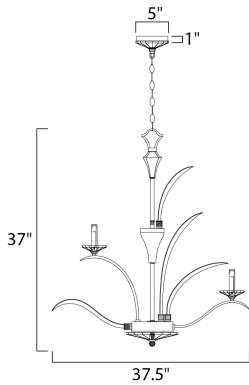

**PRODUCT DESCRIPTION**

In an exclusive design, bent, Beveled Crystal pairs with a highly Plated Silver finish in a fountain of eye-catching splendor. Our proprietary crystal mounting system and hand-cut bobeches, fonts and canopy covers make the Paradise Collection one of a kind. U.S. PAT. NO. D602,190 S

**FINISHES OPTION**

**GLASS**

Beveled Crystal BC

**MATERIAL**

Glass, Steel

**RATINGS**

cETLus  
Dry Location

**ADDITIONAL**

OPERATING TEMPERATURE:  
-20°C (-4°F), 40°C (104°F)

**MEASUREMENTS**

DIMENSION : 37.5" W x 37" H  
CANOPY : 5" W x 1" H  
HANGING WEIGHT : 36.96 lb

**LAMPING**

INPUT VOLTAGE : 120V  
BULB : 9 x 60W Incandescent E12 Candelabra , 540W Total  
BULB INCLUDED : (Not Included)  
DIMMABLE : Yes