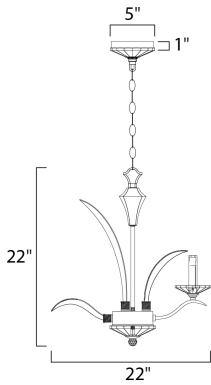

**PRODUCT DESCRIPTION**

In an exclusive design, bent, Beveled Crystal pairs with a highly Plated Silver finish in a fountain of eye-catching splendor. Our proprietary crystal mounting system and hand-cut bobeches, fonts and canopy covers make the Paradise Collection one of a kind. U.S. PAT. NO. D602,190 S

**MEASUREMENTS**

DIMENSION : 22" W x 22" H  
 CANOPY : 5" W x 1" H  
 HANGING WEIGHT : 12.12 lb

**LAMPING**

INPUT VOLTAGE : 120V  
 BULB : 4 x 60W Incandescent E12 Candelabra , 240W Total  
 BULB INCLUDED : (Not Included)  
 DIMMABLE : Yes