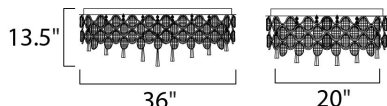

MEASUREMENTS

DIMENSION : 36" L x 20" W x 13.5" H
 HANGING WEIGHT : 42.9 lb

LAMPING

INPUT VOLTAGE : 120V
 LUMENS : 5,520 Rated
 BULB : 23 x 25W Xenon G9 , 575W Total
 BULB INCLUDED : (Included)
 DIMMABLE : Yes
 COLOR_TEMP : 2900K