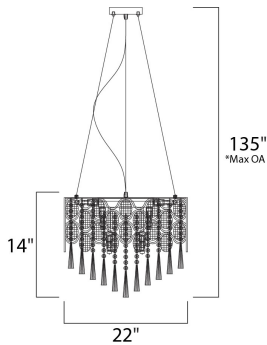

\*max overall height

**MEASUREMENTS**

DIMENSION : 22" W x 14" H  
 MAX OAH : 140.2" OAH  
 HANGING WEIGHT : 36.74 lb

**LAMPING**

INPUT VOLTAGE : 120V  
 LUMENS : 4,800 Rated  
 BULB : 2 x 25W Xenon G9 , 500W Total  
 BULB INCLUDED : (Included)  
 DIMMABLE : Yes  
 COLOR\_TEMP : 2900K