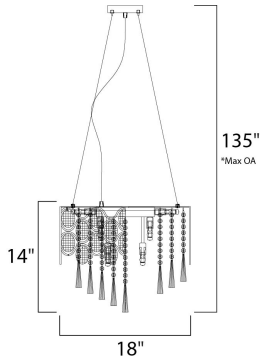

\*max overall height

**MEASUREMENTS**

DIMENSION : 18" W x 14" H  
 MAX OAH : 139.25" OAH  
 HANGING WEIGHT : 27.06 lb

**LAMPING**

INPUT VOLTAGE : 120V  
 LUMENS : 2,880 Rated  
 BULB : 12 x 25W Xenon G9 , 300W Total  
 BULB INCLUDED : (Included)  
 DIMMABLE : Yes  
 COLOR\_TEMP : 2900K