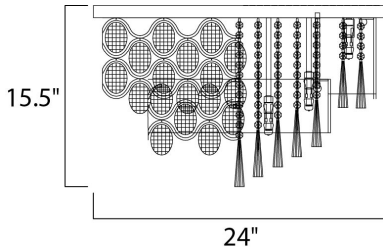

**MEASUREMENTS**

DIMENSION : 24" W x 15.5" H

HANGING WEIGHT : 37.4 lb

**LAMPING**

BULB : 22 x 25W Xenon G9 , 550W Total

BULB INCLUDED : (Included)

DIMMABLE :

**FINISHES OPTION**