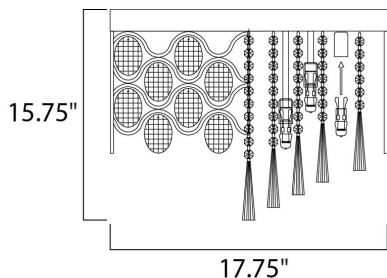

**MEASUREMENTS**

DIMENSION : 17.75" W x 15.75" H  
 HANGING WEIGHT : 23.1 lb

**LAMPING**

INPUT VOLTAGE : 120V  
 LUMENS : 2,880 Rated  
 BULB : 12 x 25W Xenon G9 , 300W Total  
 BULB INCLUDED : (Included)  
 DIMMABLE : Yes  
 COLOR\_TEMP : 2900K