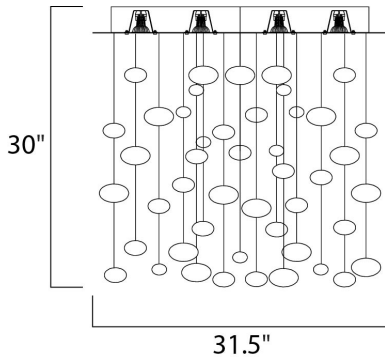

**PRODUCT DESCRIPTION**

Dew LED collection's drops of Chrome plated glass are randomly displayed as if floating in air. The metal pan, finished in Polished Chrome, comes with long life, energy efficient LED light. The Dew LED collection is also available with a halogen light source in the Dew collection.

**MEASUREMENTS**

DIMENSION : 31.5" W x 30" H  
 HANGING WEIGHT : 28.88 lb

**LAMPING**

LUMENS : 2,250 Rated  
 BULB : 9 x 4W LED GU10 MR16 , 36W Total  
 BULB INCLUDED : (Included)  
 DIMMABLE : Standard  
 CRI : >80 CRI  
 COLOR\_TEMP : 3500K