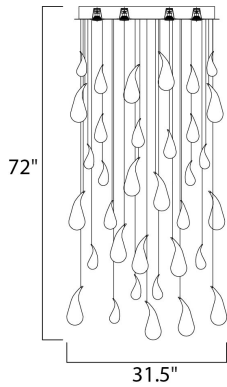

PRODUCT DESCRIPTION

Rain LED collection's hand blown plated Chrome glass raindrops gracefully fall from the sky supported by a metal pan finished in Polished Chrome. The raindrops shimmer under the long life, energy efficient LED light. Rain LED collection is also available with a halogen light source in the Rain collection.

MEASUREMENTS

DIMENSION : 31.5" W x 72" H
 HANGING WEIGHT : 15 lb

LAMPING

LUMENS : 3,000 Rated
 BULB : 12 x 4W LED GU10 MR16 , 48W Total
 BULB INCLUDED : (Included)
 DIMMABLE : Standard
 CRI : >80 CRI
 COLOR_TEMP : 3500K