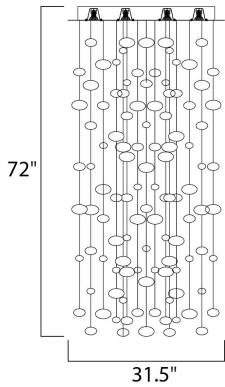

PRODUCT DESCRIPTION

Dew collection's drops of Chrome plated glass are randomly displayed as if floating in air. The metal pan, finished in Polished Chrome, comes with halogen bulbs. The Dew collection is also available with long life, energy efficient LED light in the Dew LED collection.

MEASUREMENTS

DIMENSION : 31.5" W x 72" H
 HANGING WEIGHT : 33.38 lb

LAMPING

INPUT VOLTAGE : 120V
 LUMENS : 15,300 Rated
 BULB : 9 x 50W Halogen GU10 MR16 , 450W Total
 BULB INCLUDED : (Included)
 DIMMABLE : Yes
 COLOR_TEMP : 2900K