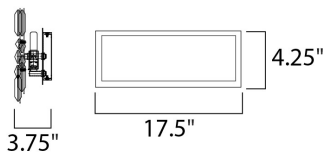

**PRODUCT DESCRIPTION**

Two layers of a geometric frame of steel, finished in Polished Chrome, are embedded with various Beveled Crystal Pendants to create a 3-Dimensional look of elegance and beauty. The Paradigm provides bling for the bath.

**MEASUREMENTS**

DIMENSION : 23.5" W x 8.25" H x 3.75" Ext  
 MAX OAH : 17.5" W x 4.25" H  
 HANGING WEIGHT : 7.15 lb

**LAMPING**

INPUT VOLTAGE : 120V  
 BULB : 6 x 40W Xenon G9 , 240W Total  
 BULB INCLUDED : (Included)  
 DIMMABLE : Yes