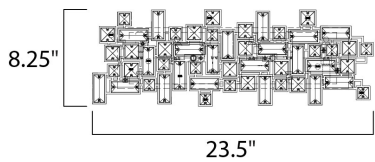

**PRODUCT DESCRIPTION**

Two layers of a geometric frame of steel, finished in Polished Chrome, are embedded with various Beveled Crystal Pendants to create a 3-Dimensional look of elegance and beauty. The Paradigm provides bling for the bath.

**MEASUREMENTS**

DIMENSION : 23.5" W x 8.25" H x 3.75" Ext  
 MAX OAH : 17.5" W x 4.25" H  
 HANGING WEIGHT : 7.15 lb

**LAMPING**

INPUT VOLTAGE : 120V  
 BULB : 6 x 40W Xenon G9 , 240W Total  
 BULB INCLUDED : (Included)  
 DIMMABLE : Yes