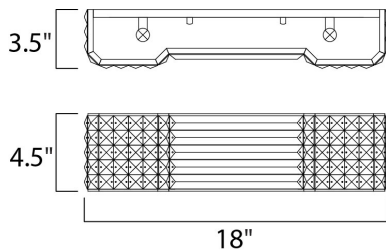

MEASUREMENTS

DIMENSION : 18" W x 4.5" H x 3.5" Ext
 BACK PLATE : 22.42" HCO
 HANGING WEIGHT : 4.07 lb

LAMPING

BULB : 2 x 40W Xenon G9 , 80W Total
 BULB INCLUDED : (Included)
 DIMMABLE :

FINISHES OPTION

GLASS