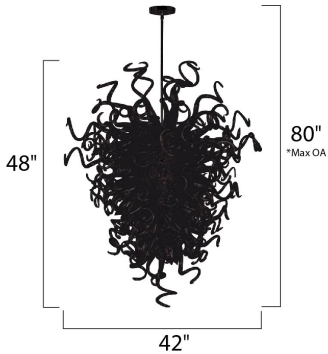

FINISHES OPTION

 Polished Chrome

GLASS

Fiesta FE

RATINGS

Dry Location

ADDITIONAL

RATED LIFE 40000 Hours
 OPERATING TEMPERATURE:
 -20°C (-4°F), 40°C (104°F)

MEASUREMENTS

DIMENSION : 42" W x 48" H
 MAX OAH : 80" OAH
 HANGING WEIGHT : 56.93 lb

LAMPING

LUMENS : 1,494 Rated
 BULB : 18 x 1W LED LED , 0W Total
 BULB INCLUDED : (Included)
 DIMMABLE : Lutron® CL or Leviton® LED Dimmer
 CRI : >80 CRI
 COLOR_TEMP : 3500K