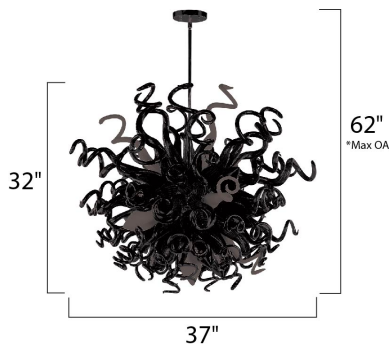

**PRODUCT DESCRIPTION**

Sculptures of hand-formed glass scrolls created by skillful artisans cause the Taurus LED collection to become the focal point of any interior. The glass comes to life as it is illuminated with a long-life and energy-efficient LED light source, and is available in four color choices of Cognac, Fume, Sunrise, and Root Beer. Polished Chrome hardware is used for contemporary accent.

\*max overall height

**MEASUREMENTS**

DIMENSION : 37" W x 32" H  
 MAX OAH : 62" OAH  
 HANGING WEIGHT : 44.84 lb

**LAMPING**

INPUT VOLTAGE : V  
 LUMENS : 1,494 Rated  
 BULB : 18 x 1W LED LED , 18W Total  
 BULB INCLUDED : (Included)  
 DIMMABLE : Triac CL  
 COLOR\_TEMP : 3500K

**FINISHES OPTION**

**GLASS**

Sunrise SR

**RATINGS**

Dry Location

**ADDITIONAL**

SLOPE: 120  
 RATED LIFE 40000 Hours  
 OPERATING TEMPERATURE:  
 -20°C (-4°F), 40°C (104°F)

Always consult a qualified electrician before installing any lighting product.