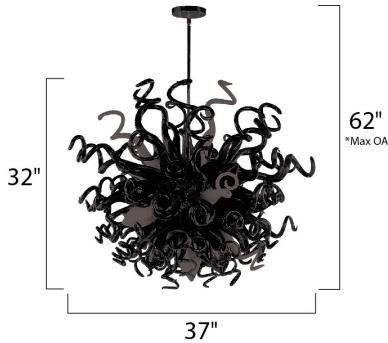

PRODUCT DESCRIPTION

Sculptures of hand-formed glass scrolls created by skillful artisans cause the Taurus LED collection to become the focal point of any interior. The glass comes to life as it is illuminated with a long-life and energy-efficient LED light source, and is available in four color choices of Cognac, Fume, Sunrise, and Root Beer. Polished Chrome hardware is used for contemporary accent.

*max overall height

MEASUREMENTS

DIMENSION : 37" W x 32" H
 MAX OAH : 62" OAH
 HANGING WEIGHT : 44.84 lb

LAMPING

INPUT VOLTAGE : V
 LUMENS : 1,494 Rated
 BULB : 18 x 1W LED LED , 18W Total
 BULB INCLUDED : (Included)
 DIMMABLE : Triac CL
 COLOR_TEMP : 3500K

FINISHES OPTION

 Polished Chrome

GLASS

Root Beer RB

RATINGS

Dry Location

ADDITIONAL

SLOPE: 120
 RATED LIFE 40000 Hours
 OPERATING TEMPERATURE:
 -20°C (-4°F), 40°C (104°F)