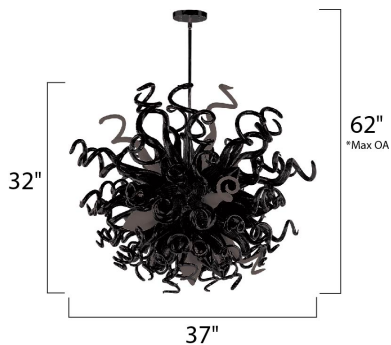

PRODUCT DESCRIPTION

Sculptures of hand-formed glass scrolls created by skillful artisans cause the Taurus LED collection to become the focal point of any interior. The glass comes to life as it is illuminated with a long-life and energy-efficient LED light source, and is available in four color choices of Cognac, Fume, Sunrise, and Root Beer. Polished Chrome hardware is used for contemporary accent.

*max overall height

MEASUREMENTS

DIMENSION : 37" W x 32" H
 MAX OAH : 62" OAH
 HANGING WEIGHT : 44.84 lb

LAMPING

INPUT VOLTAGE : V
 LUMENS : 1,494 Rated
 BULB : 18 x 1W LED LED , 18W Total
 BULB INCLUDED : (Included)
 DIMMABLE : Triac CL
 COLOR_TEMP : 3500K

FINISHES OPTION

GLASS

Fume FM

RATINGS

Dry Location

ADDITIONAL

SLOPE: 120
 RATED LIFE 40000 Hours
 OPERATING TEMPERATURE:
 -20°C (-4°F), 40°C (104°F)

Always consult a qualified electrician before installing any lighting product.