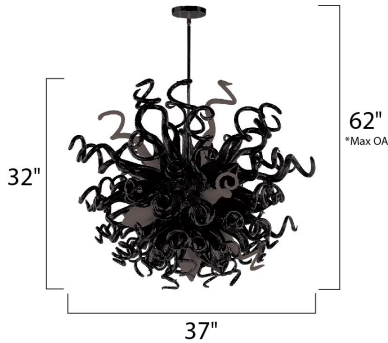

PRODUCT DESCRIPTION

Sculptures of hand-formed glass scrolls created by skillful artisans cause the Taurus LED collection to become the focal point of any interior. The glass comes to life as it is illuminated with a long-life and energy-efficient LED light source, and is available in four color choices of Cognac, Fume, Sunrise, and Root Beer. Polished Chrome hardware is used for contemporary accent.

*max overall height

MEASUREMENTS

DIMENSION : 37" W x 32" H
 MAX OAH : 62" OAH
 HANGING WEIGHT : 44.84 lb

LAMPING

INPUT VOLTAGE : V
 LUMENS : 1,494 Rated
 BULB : 18 x 1W LED LED , 18W Total
 BULB INCLUDED : (Included)
 DIMMABLE : Triac CL
 COLOR_TEMP : 3500K