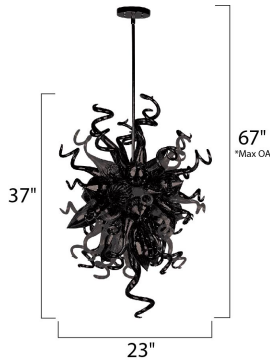

PRODUCT DESCRIPTION

Sculptures of hand-formed glass scrolls created by skillful artisans cause the Taurus LED collection to become the focal point of any interior. The glass comes to life as it is illuminated with a long-life and energy-efficient LED light source, and is available in four color choices of Cognac, Fume, Sunrise, and Root Beer. Polished Chrome hardware is used for contemporary accent.

*max overall height

MEASUREMENTS

DIMENSION : 23" W x 37" H
 MAX OAH : 67" OAH
 HANGING WEIGHT : 22.1 lb

LAMPING

INPUT VOLTAGE : 120V
 LUMENS : 498 Rated
 BULB : 6 x 1W LED LED , 6W Total
 BULB INCLUDED : (Included)
 DIMMABLE : Triac CL
 COLOR_TEMP : 3500K

FINISHES OPTION

 Polished Chrome

GLASS

Sunrise SR

RATINGS

Dry Location

ADDITIONAL

SLOPE: 120
 RATED LIFE 40000 Hours
 OPERATING TEMPERATURE:
 -20°C (-4°F), 40°C (104°F)