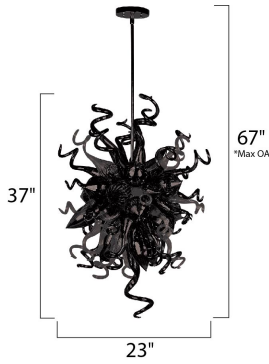

**PRODUCT DESCRIPTION**

Sculptures of hand-formed glass scrolls created by skillful artisans cause the Taurus LED collection to become the focal point of any interior. The glass comes to life as it is illuminated with a long-life and energy-efficient LED light source, and is available in four color choices of Cognac, Fume, Sunrise, and Root Beer. Polished Chrome hardware is used for contemporary accent.

\*max overall height

**MEASUREMENTS**

DIMENSION : 23" W x 37" H  
 MAX OAH : 67" OAH  
 HANGING WEIGHT : 22.1 lb

**LAMPING**

INPUT VOLTAGE : V  
 LUMENS : 498 Rated  
 BULB : 6 x 1W LED LED , 6W Total  
 BULB INCLUDED : (Included)  
 DIMMABLE : Triac CL  
 COLOR\_TEMP : 3500K

**FINISHES OPTION**

 Polished Chrome

**GLASS**

Root Beer RB

**RATINGS**

Dry Location

**ADDITIONAL**

SLOPE: 120  
 RATED LIFE 40000 Hours  
 OPERATING TEMPERATURE:  
 -20°C (-4°F), 40°C (104°F)