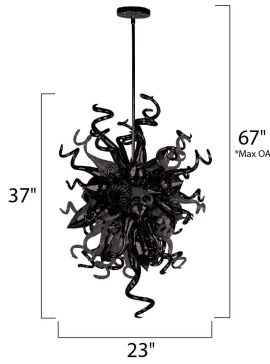

PRODUCT DESCRIPTION

Sculptures of hand-formed glass scrolls created by skillful artisans cause the Taurus LED collection to become the focal point of any interior. The glass comes to life as it is illuminated with a long-life and energy-efficient LED light source, and is available in four color choices of Cognac, Fume, Sunrise, and Root Beer. Polished Chrome hardware is used for contemporary accent.

*max overall height

MEASUREMENTS

DIMENSION : 23" W x 37" H
 MAX OAH : 67" OAH
 HANGING WEIGHT : 22.13 lb

LAMPING

LUMENS : 498 Rated
 BULB : 6 x 1W LED LED , 0W Total
 BULB INCLUDED : (Included)
 DIMMABLE : Triac CL
 CRI : 80+ CRI
 COLOR_TEMP : 3500K