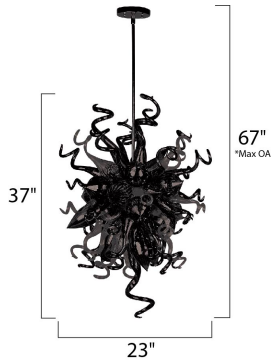

PRODUCT DESCRIPTION

Sculptures of hand-formed glass scrolls created by skillful artisans cause the Taurus LED collection to become the focal point of any interior. The glass comes to life as it is illuminated with a long-life and energy-efficient LED light source, and is available in four color choices of Cognac, Fume, Sunrise, and Root Beer. Polished Chrome hardware is used for contemporary accent.

*max overall height

MEASUREMENTS

DIMENSION : 23" W x 37" H
 MAX OAH : 67" OAH
 HANGING WEIGHT : 22.13 lb

LAMPING

LUMENS : 498 Rated
 BULB : 6 x 1W LED LED , 0W Total
 BULB INCLUDED : (Included)
 DIMMABLE : Triac CL
 CRI : >80 CRI
 COLOR_TEMP : 3500K

FINISHES OPTION

 Polished Chrome

GLASS

Clear CL

RATINGS

Dry Location

ADDITIONAL

RATED LIFE 40000 Hours
 OPERATING TEMPERATURE:
 -20°C (-4°F), 40°C (104°F)