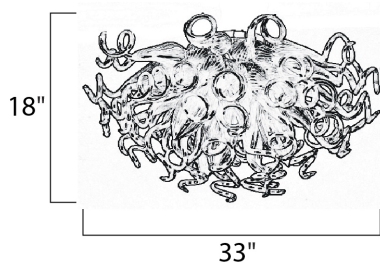

PRODUCT DESCRIPTION

Sculptures of hand-formed glass scrolls created by skillful artisans cause the Taurus LED collection to become the focal point of any interior. The glass comes to life as it is illuminated with a long-life and energy-efficient LED light source, and is available in four color choices of Cognac, Fume, Sunrise, and Root Beer. Polished Chrome hardware is used for contemporary accent.

MEASUREMENTS

DIMENSION : 33" W x 18" H
 HANGING WEIGHT : 25.3 lb

LAMPING

INPUT VOLTAGE : V
 LUMENS : 996 Rated
 BULB : 12 x 1W LED LED , 12W Total
 BULB INCLUDED : (Included)
 DIMMABLE : Triac CL
 COLOR_TEMP : 3500K