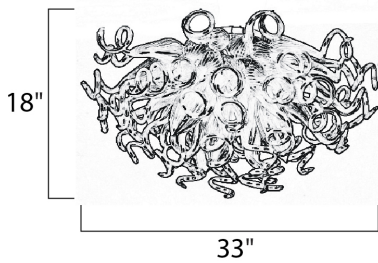

MEASUREMENTS

DIMENSION : 33" W x 18" H
 CANOPY : 7.88" W x 1" H x 7.88" L
 HANGING WEIGHT : 25.3 lb

LAMPING

LUMENS : 996 Rated
 BULB : 12 x 1W LED LED , 12W Total
 BULB INCLUDED : (Included)
 DIMMABLE : Triac CL
 COLOR_TEMP : 3500K