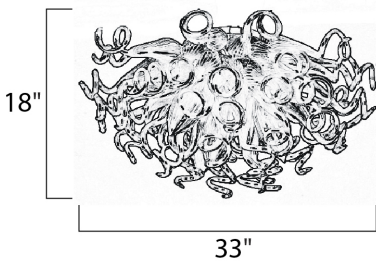

**MEASUREMENTS**

DIMENSION : 33" W x 18" H  
 HANGING WEIGHT : 25.3 lb

**LAMPING**

LUMENS : 966 Rated  
 BULB : 12 x 1W LED LED , 12W Total  
 BULB INCLUDED : (Included)  
 DIMMABLE : Triac CL  
 CRI : >80 CRI  
 COLOR\_TEMP : 3500K