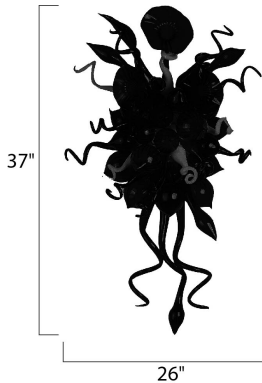

PRODUCT DESCRIPTION

A bouquet of hand-formed flowers and buds of glass artfully light the room in the Mimi LED collection. Each glass sculpture is available in four color options of Cognac, Fume, Sunrise, and Root Beer. Polished Chrome hardware is used to reflect the beauty of this colorful lighting. Light is created by means of a long-life and energy-efficient LED light source.

FINISHES OPTION

GLASS

Sunrise SR

RATINGS

Dry Location

ADDITIONAL

RATED LIFE 40000 Hours
 OPERATING TEMPERATURE:
 -20°C (-4°F), 40°C (104°F)

MEASUREMENTS

DIMENSION : 26" W x 37" H x 10" Ext
 MAX OAH : 4.5" W x 4.5" H
 HANGING WEIGHT : 14.52 lb

LAMPING

LUMENS : 498 Rated
 BULB : 6 x 1W LED LED , 6W Total
 BULB INCLUDED : (Included)
 DIMMABLE : Triac CL
 CRI : >80 CRI
 COLOR_TEMP : 3500K