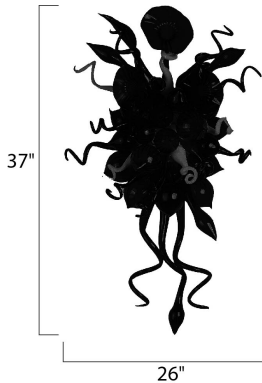

PRODUCT DESCRIPTION

A bouquet of hand-formed flowers and buds of glass artfully light the room in the Mimi LED collection. Each glass sculpture is available in four color options of Cognac, Fume, Sunrise, and Root Beer. Polished Chrome hardware is used to reflect the beauty of this colorful lighting. Light is created by means of a long-life and energy-efficient LED light source.

FINISHES OPTION

 Polished Chrome (PC)

GLASS

Root Beer RB

RATINGS

Dry Location

ADDITIONAL

INSTALL UP/DOWN: Up
 RATED LIFE 40000 Hours
 OPERATING TEMPERATURE:
 -20°C (-4°F), 40°C (104°F)

MEASUREMENTS

DIMENSION : 26" W x 37" H x 10" Ext
 MAX OAH : 4.5" W x 4.5" H
 HANGING WEIGHT : 14.52 lb

LAMPING

INPUT VOLTAGE : V
 LUMENS : 498 Rated
 BULB : 6 x 1W LED LED , 6W Total
 BULB INCLUDED : (Included)
 DIMMABLE : Triac CL
 CRI : >80 CRI
 COLOR_TEMP : 3500K