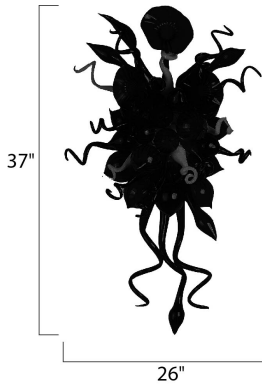

**PRODUCT DESCRIPTION**

A bouquet of hand-formed flowers and buds of glass artfully light the room in the Mimi LED collection. Each glass sculpture is available in four color options of Cognac, Fume, Sunrise, and Root Beer. Polished Chrome hardware is used to reflect the beauty of this colorful lighting. Light is created by means of a long-life and energy-efficient LED light source.

**FINISHES OPTION**

 Polished Chrome

**GLASS**

Fume FM

**RATINGS**

Dry Location

**ADDITIONAL**

RATED LIFE 40000 Hours  
 OPERATING TEMPERATURE:  
 -20°C (-4°F), 40°C (104°F)

**MEASUREMENTS**

DIMENSION : 26" W x 37" H x 10" Ext  
 MAX OAH : 4.5" W x 4.5" H  
 HANGING WEIGHT : 14.52 lb

**LAMPING**

LUMENS : 498 Rated  
 BULB : 6 x 1W LED LED , 6W Total  
 BULB INCLUDED : (Included)  
 DIMMABLE : Triac CL  
 CRI : 80+ CRI  
 COLOR\_TEMP : 3500K