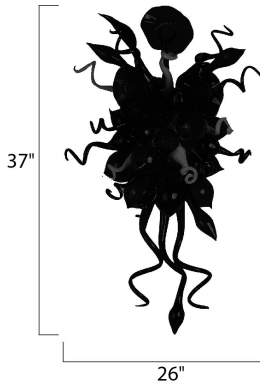

PRODUCT DESCRIPTION

A bouquet of hand-formed flowers and buds of glass artfully light the room in the Mimi LED collection. Each glass sculpture is available in four color options of Cognac, Fume, Sunrise, and Root Beer. Polished Chrome hardware is used to reflect the beauty of this colorful lighting. Light is created by means of a long-life and energy-efficient LED light source.

FINISHES OPTION

GLASS

Cognac CO

RATINGS

Dry Location

ADDITIONAL

RATED LIFE 40000 Hours
OPERATING TEMPERATURE:
-20°C (-4°F), 40°C (104°F)

MEASUREMENTS

DIMENSION : 26" W x 37" H x 10" Ext
MAX OAH : 4.5" W x 4.5" H
HANGING WEIGHT : 14.52 lb

LAMPING

LUMENS : 498 Rated
BULB : 6 x 1W LED LED , 6W Total
BULB INCLUDED : (Included)
DIMMABLE : Triac CL
CRI : 80+ CRI
COLOR_TEMP : 3500K

Always consult a qualified electrician before installing any lighting product.

WESTERN DISTRIBUTION CENTER (HEADQUARTER)
253 NORTH VINELAND AVE | CITY OF INDUSTRY, CA 91746
EASTERN DISTRIBUTION CENTER
4200 SHIRLEY DR. | ATLANTA, GA 30336
P. 626.956.4200 | F. 626.956.4225 | maximlighting.com