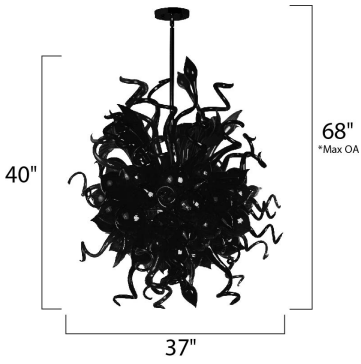

PRODUCT DESCRIPTION

A bouquet of hand-formed flowers and buds of glass artfully light the room in the Mimi LED collection. Each glass sculpture is available in four color options of Cognac, Fume, Sunrise, and Root Beer. Polished Chrome hardware is used to reflect the beauty of this colorful lighting. Light is created by means of a long-life and energy-efficient LED light source.

*max overall height

MEASUREMENTS

DIMENSION : 37" W x 40" H
 MAX OAH : 68" OAH
 HANGING WEIGHT : 56 lb

LAMPING

INPUT VOLTAGE : V
 LUMENS : 1,494 Rated
 BULB : 18 x 1W LED LED , 18W Total
 BULB INCLUDED : (Included)
 DIMMABLE : Lutron® CL or Leviton® LED Dimmer
 CRI : >80 CRI
 COLOR_TEMP : 3500K

FINISHES OPTION

 Polished Chrome

GLASS

Sunrise SR

RATINGS

Dry Location

ADDITIONAL

SLOPE: 120
 RATED LIFE 40000 Hours
 OPERATING TEMPERATURE:
 -20°C (-4°F), 40°C (104°F)