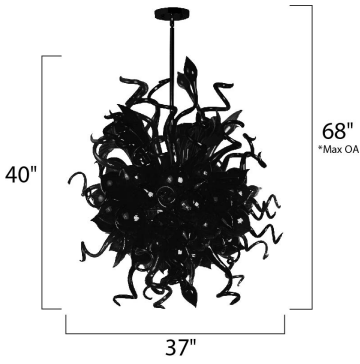

**PRODUCT DESCRIPTION**

A bouquet of hand-formed flowers and buds of glass artfully light the room in the Mimi LED collection. Each glass sculpture is available in four color options of Cognac, Fume, Sunrise, and Root Beer. Polished Chrome hardware is used to reflect the beauty of this colorful lighting. Light is created by means of a long-life and energy-efficient LED light source.

\*max overall height

**MEASUREMENTS**

DIMENSION : 37" W x 40" H  
 MAX OAH : 68" OAH  
 HANGING WEIGHT : 56 lb

**LAMPING**

LUMENS : 1,494 Rated  
 BULB : 18 x 1W LED LED , 18W Total  
 BULB INCLUDED : (Included)  
 DIMMABLE : Lutron® CL or Leviton® LED Dimmer  
 CRI : >80 CRI  
 COLOR\_TEMP : 3500K

**FINISHES OPTION**

 Polished Chrome

**GLASS**

Root Beer RB

**RATINGS**

Dry Location

**ADDITIONAL**

SLOPE: 120  
 RATED LIFE 40000 Hours  
 OPERATING TEMPERATURE:  
 -20°C (-4°F), 40°C (104°F)