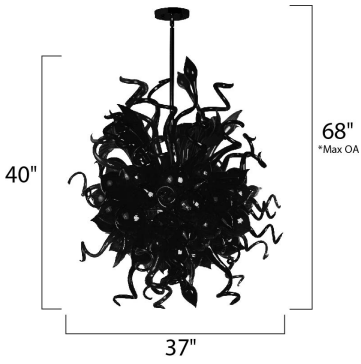

**PRODUCT DESCRIPTION**

A bouquet of hand-formed flowers and buds of glass artfully light the room in the Mimi LED collection. Each glass sculpture is available in four color options of Cognac, Fume, Sunrise, and Root Beer. Polished Chrome hardware is used to reflect the beauty of this colorful lighting. Light is created by means of a long-life and energy-efficient LED light source.

\*max overall height

**MEASUREMENTS**

DIMENSION : 37" W x 40" H  
 MAX OAH : 82" OAH  
 HANGING WEIGHT : 56 lb

**LAMPING**

INPUT VOLTAGE : 120V  
 LUMENS : 1,494 Rated  
 BULB : 18 x 18W LED LED , 18W Total  
 BULB INCLUDED : (Included)  
 DIMMABLE : Standard Triac CL  
 CRI : 80+ CRI  
 COLOR\_TEMP : 3500K