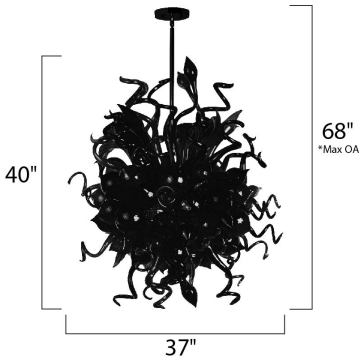

PRODUCT DESCRIPTION

A bouquet of hand-formed flowers and buds of glass artfully light the room in the Mimi LED collection. Each glass sculpture is available in four color options of Cognac, Fume, Sunrise, and Root Beer. Polished Chrome hardware is used to reflect the beauty of this colorful lighting. Light is created by means of a long-life and energy-efficient LED light source.

*max overall height

MEASUREMENTS

DIMENSION : 37" W x 53" H
 MAX OAH : 82" OAH
 HANGING WEIGHT : 56 lb

LAMPING

INPUT VOLTAGE : 120V
 LUMENS : 1,494 Rated
 BULB : 18 x 18W LED LED , 18W Total
 BULB INCLUDED : (Included)
 DIMMABLE : Triac CL
 CRI : 80+ CRI
 COLOR_TEMP : 3500K