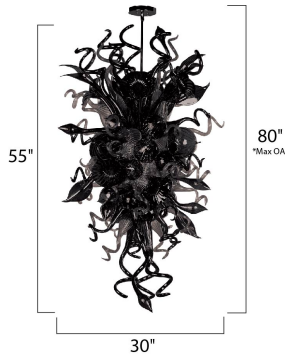

PRODUCT DESCRIPTION

A bouquet of hand-formed flowers and buds of glass artfully light the room in the Mimi LED collection. Each glass sculpture is available in four color options of Cognac, Fume, Sunrise, and Root Beer. Polished Chrome hardware is used to reflect the beauty of this colorful lighting. Light is created by means of a long-life and energy-efficient LED light source.

*max overall height

MEASUREMENTS

DIMENSION : 30" W x 55" H
 MAX OAH : 80" OAH
 HANGING WEIGHT : 51.59 lb

LAMPING

LUMENS : 1,494 Rated
 BULB : 18 x 1W LED LED , 18W Total
 BULB INCLUDED : (Included)
 DIMMABLE : Lutron® CL or Leviton® LED Dimmer
 CRI : >80 CRI
 COLOR_TEMP : 3500K