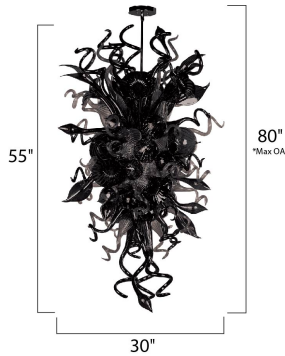

**PRODUCT DESCRIPTION**

A bouquet of hand-formed flowers and buds of glass artfully light the room in the Mimi LED collection. Each glass sculpture is available in four color options of Cognac, Fume, Sunrise, and Root Beer. Polished Chrome hardware is used to reflect the beauty of this colorful lighting. Light is created by means of a long-life and energy-efficient LED light source.

\*max overall height

**MEASUREMENTS**

DIMENSION : 30" W x 55" H  
 MAX OAH : 80" OAH  
 HANGING WEIGHT : 51.59 lb

**LAMPING**

LUMENS : 1,494 Rated  
 BULB : 18 x 1W LED LED , 18W Total  
 BULB INCLUDED : (Included)  
 DIMMABLE : Lutron® CL or Leviton® LED Dimmer  
 CRI : >80 CRI  
 COLOR\_TEMP : 3500K

**FINISHES OPTION**

 Polished Chrome

**GLASS**

Root Beer RB

**RATINGS**

Dry Location

**ADDITIONAL**

SLOPE: 120  
 RATED LIFE 40000 Hours  
 OPERATING TEMPERATURE:  
 -20°C (-4°F), 40°C (104°F)