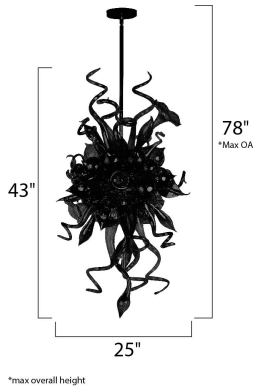

FINISHES OPTION

GLASS

Sunrise SR

RATINGS

Dry Location

ADDITIONAL

SLOPE: 120
 RATED LIFE 40000 Hours
 OPERATING TEMPERATURE:
 -20°C (-4°F), 40°C (104°F)

MEASUREMENTS

DIMENSION : 25" W x 43" H
 MAX OAH : 78" OAH
 HANGING WEIGHT : 23.1 lb

LAMPING

INPUT VOLTAGE : 120V
 LUMENS : 498 Rated
 BULB : 6 x 1W LED LED , 6W Total
 BULB INCLUDED : (Included)
 DIMMABLE : Triac CL
 CRI : >80 CRI
 COLOR_TEMP : 3500K