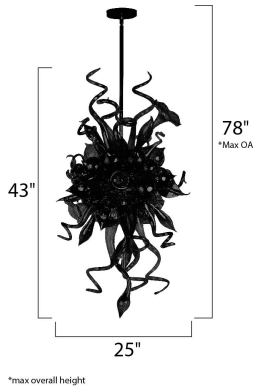

FINISHES OPTION

GLASS

Root Beer RB

RATINGS

Dry Location

ADDITIONAL

SLOPE: 120
 RATED LIFE 40000 Hours
 OPERATING TEMPERATURE:
 -20°C (-4°F), 40°C (104°F)

MEASUREMENTS

DIMENSION : 25" W x 43" H
 MAX OAH : 78" OAH
 HANGING WEIGHT : 23.1 lb

LAMPING

INPUT VOLTAGE : 120V
 LUMENS : 498 Rated
 BULB : 6 x 1W LED LED , 6W Total
 BULB INCLUDED : (Included)
 DIMMABLE : Triac CL
 CRI : >80 CRI
 COLOR_TEMP : 3500K