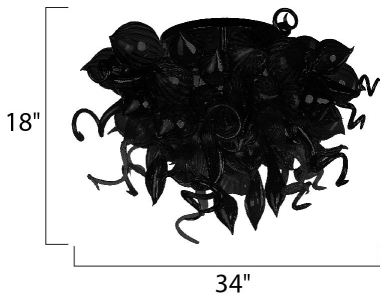

**PRODUCT DESCRIPTION**

A bouquet of hand-formed flowers and buds of glass artfully light the room in the Mimi LED collection. Each glass sculpture is available in four color options of Cognac, Fume, Sunrise, and Root Beer. Polished Chrome hardware is used to reflect the beauty of this colorful lighting. Light is created by means of a long-life and energy-efficient LED light source.

**MEASUREMENTS**

DIMENSION : 34" W x 18" H  
 CANOPY : 11.875" W x 1" H x 11.875" L  
 HANGING WEIGHT : 23.1 lb

**LAMPING**

LUMENS : 996 Rated  
 BULB : 12 x 1W LED LED , 12W Total  
 BULB INCLUDED : (Included)  
 DIMMABLE : Triac CL  
 CRI : >80 CRI  
 COLOR\_TEMP : 3500K