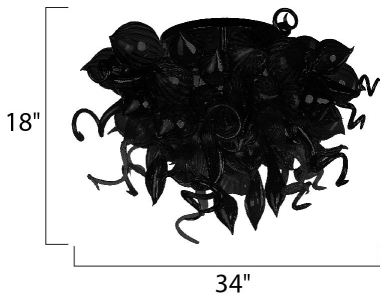

PRODUCT DESCRIPTION

A bouquet of hand-formed flowers and buds of glass artfully light the room in the Mimi LED collection. Each glass sculpture is available in four color options of Cognac, Fume, Sunrise, and Root Beer. Polished Chrome hardware is used to reflect the beauty of this colorful lighting. Light is created by means of a long-life and energy-efficient LED light source.

MEASUREMENTS

DIMENSION : 34" W x 18" H
 CANOPY : 11.875" W x 1" H x 11.875" L
 HANGING WEIGHT : 23.1 lb

LAMPING

LUMENS : 996 Rated
 BULB : 12 x 1W LED LED , 12W Total
 BULB INCLUDED : (Included)
 DIMMABLE : Triac CL
 CRI : >80 CRI
 COLOR_TEMP : 3500K

FINISHES OPTION

 Polished Chrome

GLASS

Root Beer RB

RATINGS

Dry Location

ADDITIONAL

RATED LIFE 40000 Hours
 OPERATING TEMPERATURE:
 -20°C (-4°F), 40°C (104°F)