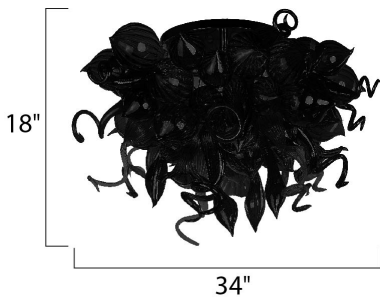

PRODUCT DESCRIPTION

A bouquet of hand-formed flowers and buds of glass artfully light the room in the Mimi LED collection. Each glass sculpture is available in four color options of Cognac, Fume, Sunrise, and Root Beer. Polished Chrome hardware is used to reflect the beauty of this colorful lighting. Light is created by means of a long-life and energy-efficient LED light source.

MEASUREMENTS

DIMENSION : 34" W x 18" H
 CANOPY : 11.875" W x 1" H x 11.875" L
 HANGING WEIGHT : 23.1 lb

LAMPING

INPUT VOLTAGE : 120V
 LUMENS : 996 Rated
 BULB : 12 x 12W LED LED , 12W Total
 BULB INCLUDED : (Included)
 DIMMABLE : Triac CL
 CRI : 80+ CRI
 COLOR_TEMP : 3500K